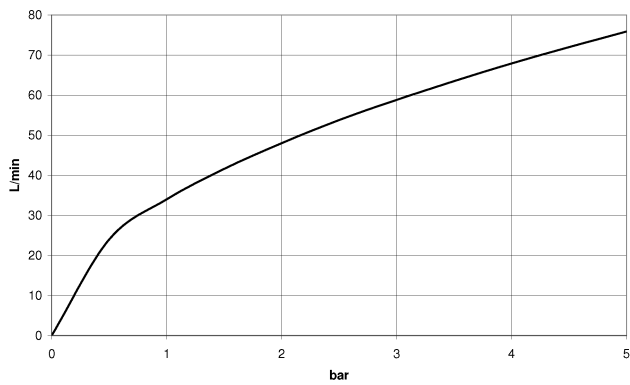

Wall elbow - Chrome

TARA

28 450 625

- 3/8" shower outlet
- rosette Ø 55 mm
- 1/2" connection

Intrinsic protection against back flow.

Fits: TARA, META

	Chrome	28 450 625-00
	Brushed Platinum	28 450 625-06
	Platinum	28 450 625-08
	Dark Chrome	28 450 625-19
	Light Gold	28 450 625-26
	Brushed Light Gold	28 450 625-27
	Brushed Durabronze (23kt Gold)	28 450 625-28
	Matte Black	28 450 625-33
	Brushed Bronze	28 450 625-42
	Brushed Champagne (22kt Gold)	28 450 625-46
	Champagne (22kt Gold)	28 450 625-47
	Brushed Chrome	28 450 625-93
	Brushed Dark Platinum	28 450 625-99

Recommended miscellaneous

- Concealed wall elbow -** 35 085 970 90
- max. recess depth 163 mm
 - min. recess depth 90 mm

28 450 625

mm [inches]

Flow rate chart

Certificates

IAPMO_4976 (5). WRAS_1811023. Belgaqua_21-381-27_7. ACS_20 ACC LY 739.