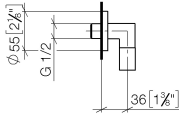

Wall elbow - Chrome

TARA

28 450 625

- 3/8" shower outlet
- rosette Ø 55 mm
- 1/2" connection

Intrinsic protection against back flow.

Fits: TARA, META

	Chrome	28 450 625-00
	Brushed Platinum	28 450 625-06
	Platinum	28 450 625-08
	Dark Chrome	28 450 625-19
	Light Gold	28 450 625-26
	Brushed Light Gold	28 450 625-27
	Brushed Durabronze (23kt Gold)	28 450 625-28
	Matte Black	28 450 625-33
	Brushed Bronze	28 450 625-42
	Brushed Champagne (22kt Gold)	28 450 625-46
	Champagne (22kt Gold)	28 450 625-47
	Brushed Chrome	28 450 625-93
	Brushed Dark Platinum	28 450 625-99

Recommended miscellaneous

- Concealed wall elbow -** 35 085 970 90
- max. recess depth 163 mm
 - min. recess depth 90 mm

28 450 625

mm [inches]

Flow rate chart

Certificates

IAPMO_4976 (5). WRAS_1811023. Belgaqua_21-381-27_7. ACS_20 ACC LY 739.

28 450 625

Spare parts list

No.	Item Number	Name	Quantity used	Delivery time
1	90 14 10 026 00 90	seal	1	2
2	09 27 22 503-00	rosette	1	10
3	09 16 01 014 90	ring	1	2
4	90 23 01 141 00 90	back-flow preventer	2	2
5	09 11 03 036-00	connection	1	10
6	90 21 02 069 00-00	cover	1	10