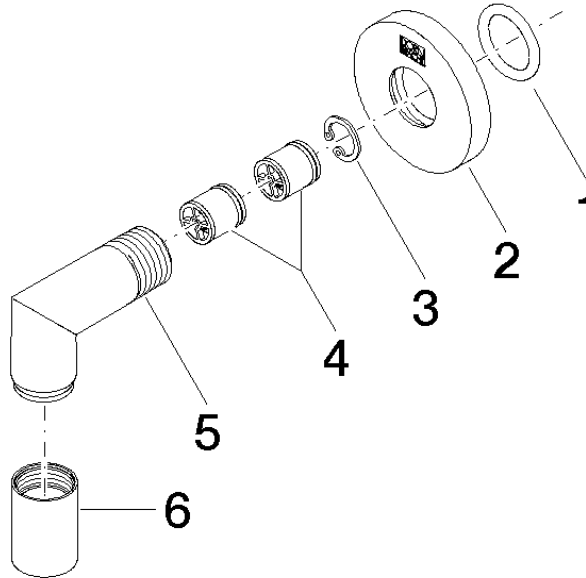

Wall elbow - Chrome

TARA

28 450 625

- 3/8" shower outlet
- rosette Ø 55 mm
- 1/2" connection

Intrinsic protection against back flow.

Fits: TARA, META

	Chrome	28 450 625-00
	Brushed Platinum	28 450 625-06
	Platinum	28 450 625-08
	Dark Chrome	28 450 625-19
	Light Gold	28 450 625-26
	Brushed Light Gold	28 450 625-27
	Brushed Durabronze (23kt Gold)	28 450 625-28
	Matte Black	28 450 625-33
	Brushed Bronze	28 450 625-42
	Brushed Champagne (22kt Gold)	28 450 625-46
	Champagne (22kt Gold)	28 450 625-47
	Brushed Chrome	28 450 625-93
	Brushed Dark Platinum	28 450 625-99

Recommended miscellaneous

- Concealed wall elbow -** 35 085 970 90
- max. recess depth 163 mm
 - min. recess depth 90 mm

28 450 625

mm [inches]

Flow rate chart

Certificates

IAPMO_4976 (5). WRAS_1811023. Belgaqua_21-381-27_7. ACS_20 ACC LY 739.

28 450 625

Spare parts list

No.	Item Number	Name	Quantity used	Delivery time
1	90 14 10 026 00 90	seal	1	2
2	09 27 22 503-00	rosette	1	10
3	09 16 01 014 90	ring	1	2
4	90 23 01 141 00 90	back-flow preventer	2	2
5	09 11 03 036-00	connection	1	10
6	90 21 02 069 00-00	cover	1	10